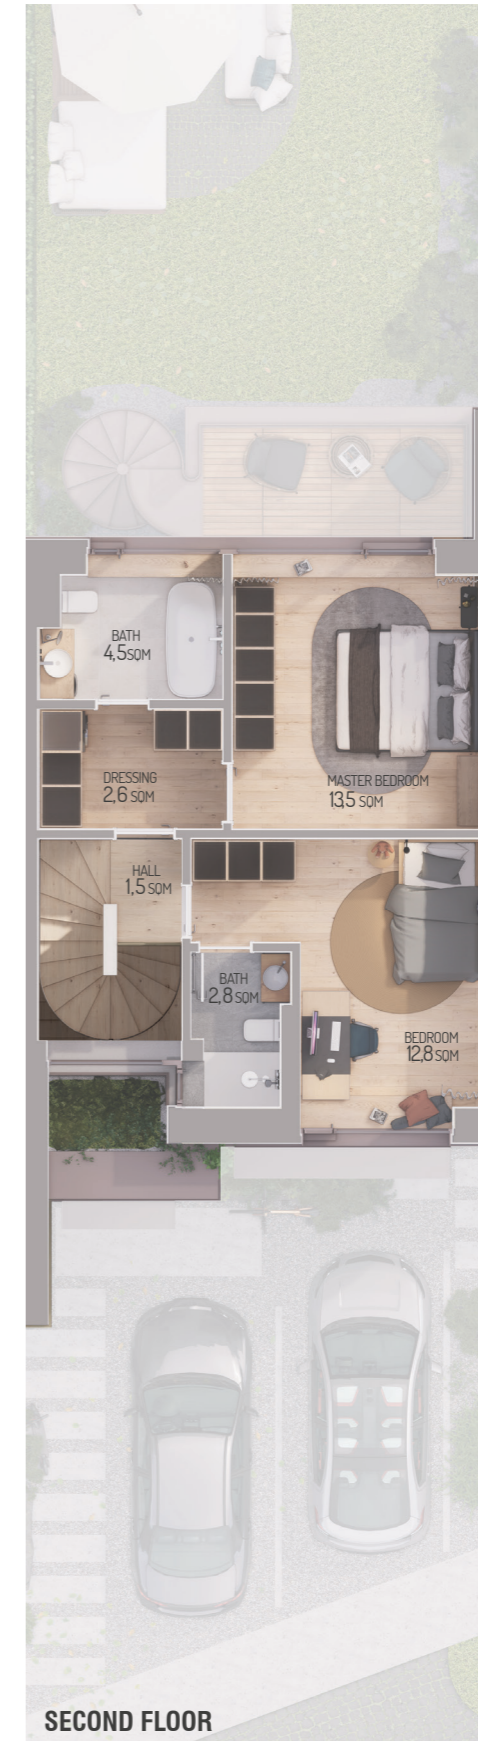

Urban
Villa

14

AMBER FOREST

The first suburb in Romania

Urban
Villa
14

P | STUDIO
TOTAL GROSS AREA - 63 SQM
LAND AREA - from 177 to 341 SQM

*The plans, renders and sizes are examples presented for advertising purposes. For a final accurate offer, please contact Alesonor sales team.

AMBER FOREST
A: 1 Decembrie St.,
Tunari
T: +40 21 318.71.30
www.amberforest.ro

Urban
Villa
14

AMBER FOREST
The first suburb in Romania

Urban
Villa
14 | P+2E | 2 BEDROOMS
TOTAL GROSS AREA - 141 SQM*
LAND AREA - from 177 to 341 SQM

* Third floor access room and rooftop terrace is not included in the quote
** The plans, renders and sizes are examples presented for advertising purposes. For a final accurate offer, please contact Alesonor sales team.